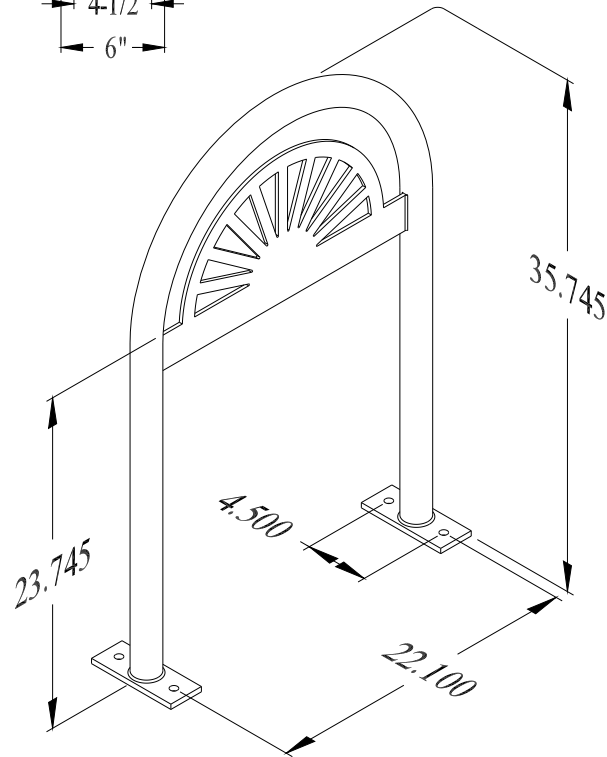

In Ground #12109  
Surface #12190

Vintage {Fulton} Racks  
Surface Mount / In Ground Mount

## SURFACE MOUNT

## IN GROUND MOUNT

In Ground #12109  
Surface #12190

Vintage {Fulton} Racks  
Surface Mount / In Ground Mount {Dims}

www.cyclesafe.com