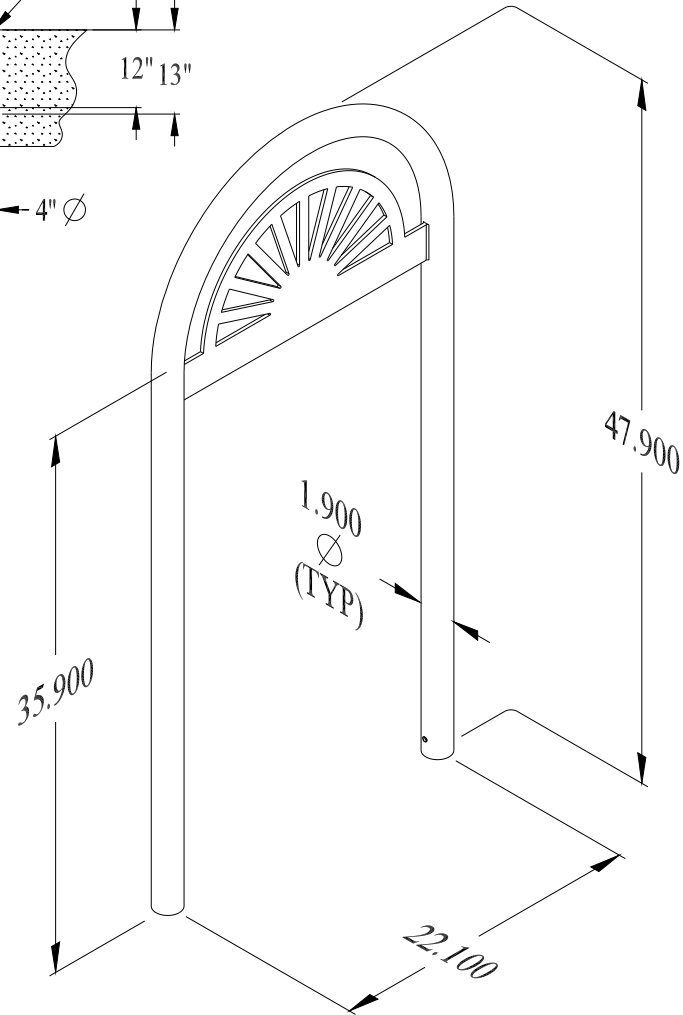

In Ground #12109  
Surface #12190

Vintage {Fulton} Racks  
Surface Mount / In Ground Mount

## SURFACE MOUNT

## IN GROUND MOUNT

In Ground #12109  
Surface #12190

Vintage {Fulton} Racks  
Surface Mount / In Ground Mount {Dims}

www.cyclesafe.com