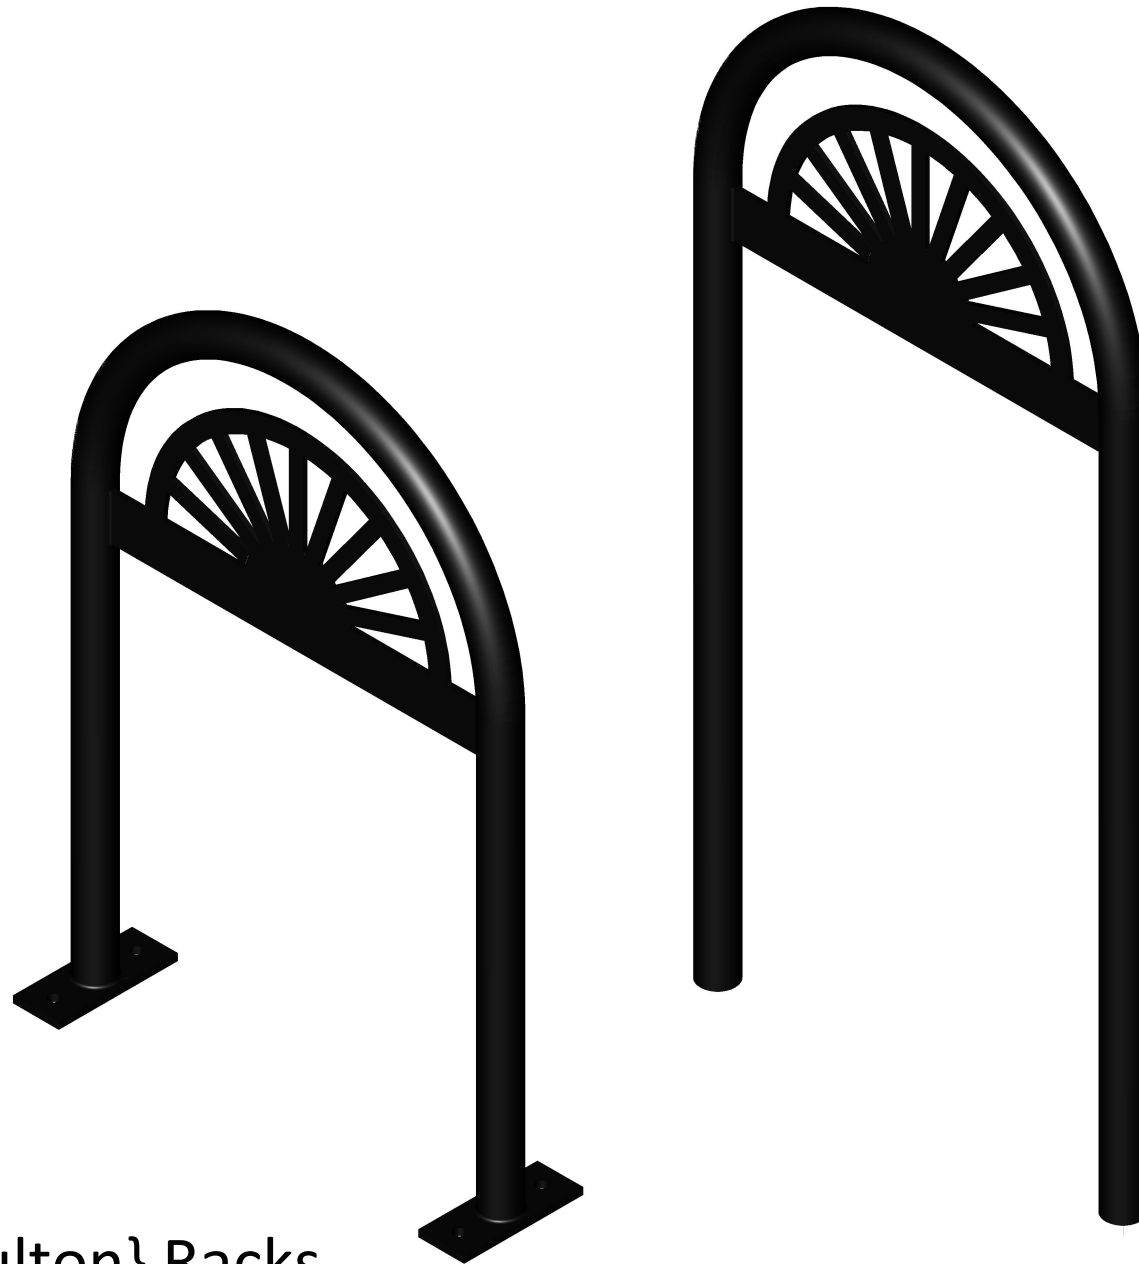

In Ground #12109  
Surface #12190

Vintage {Fulton} Racks  
Surface Mount / In Ground Mount

## SURFACE MOUNT

## IN GROUND MOUNT

In Ground #12109  
Surface #12190

Vintage {Fulton} Racks  
Surface Mount / In Ground Mount {Dims}

www.cyclesafe.com